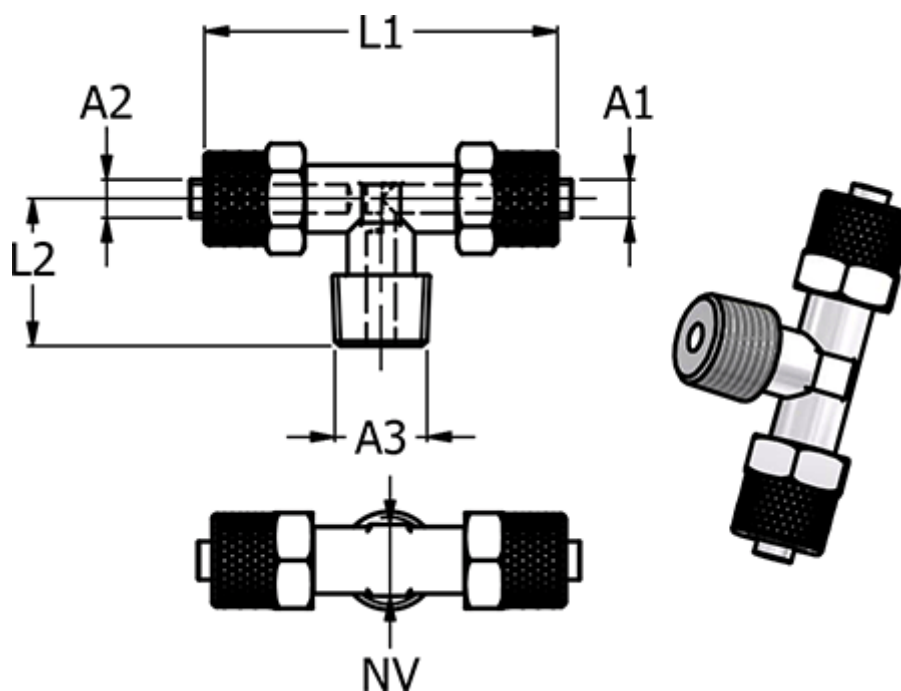

Article number: 5861413812

Description: Push-on fitting 14.138-12, metal $\text{Ø}12/10\text{-R } 3/8\text{'-}\text{Ø}12/10$
Tee with conical thread

Measures

= -

= -

= -

Hose diameter A1 = 12/10

Hose diameter A2 = 12/10

L1 = 62.0

L2 = 24.0

NV = 17

Thread A3 = R 3/8"